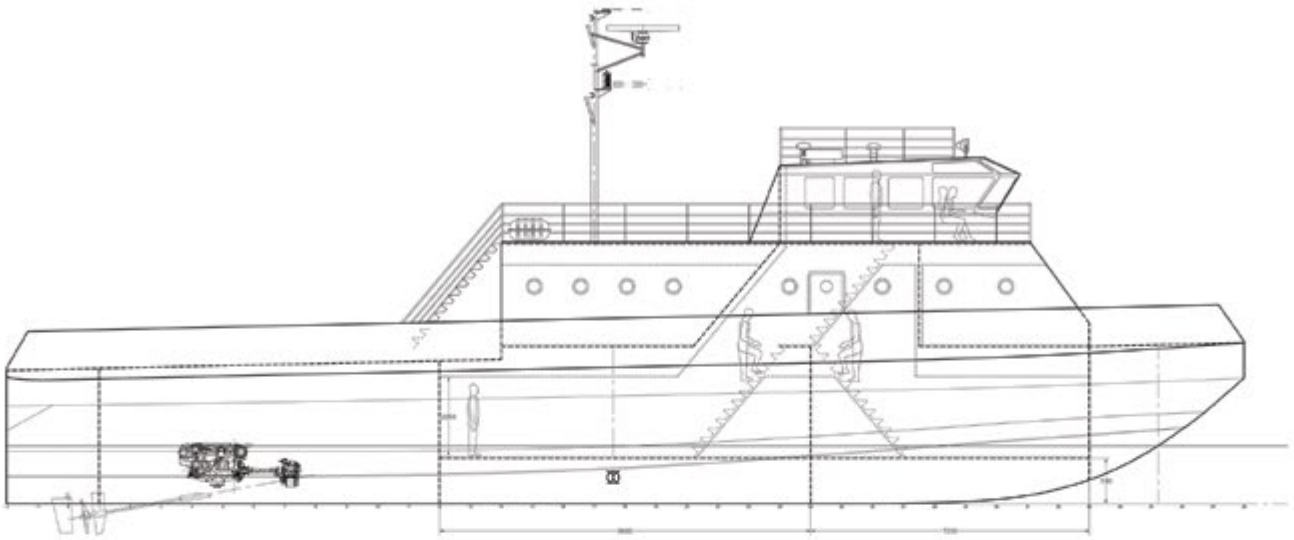

FAST CREW BOAT / 32 M

Basic Specification

BOGAZICI

TYPE	: FAST CREW BOAT
Capacity	: 30 Passenger + 8 Crew
Designer	: Barbaros Gemi Yaticilik / Turkey
Design	: 32 m Fast Crew Boat
Loa	: 32.00 m
Beam Moulded	: 7.50 m
Design Draft	: 1.50 m
Service Speed	: 20 Knots
Complement	: 38 (30 Passenger + 8 Crew)
Power	: 3 x 515 kW, 1545 kW Total
Propulsion	: FP Fixed Pitch Propellers
Services / Capabilities	: Fast coastal services

Specification, Equipment Manufacturers and GA Plan of the vessel could be tailored fully as per Buyers' requirements.

FAST CREW BOAT / 32 M

Basic Specification

Specification, Equipment Manufacturers and GA Plan of the vessel could be tailored fully as per Buyers' requirements.