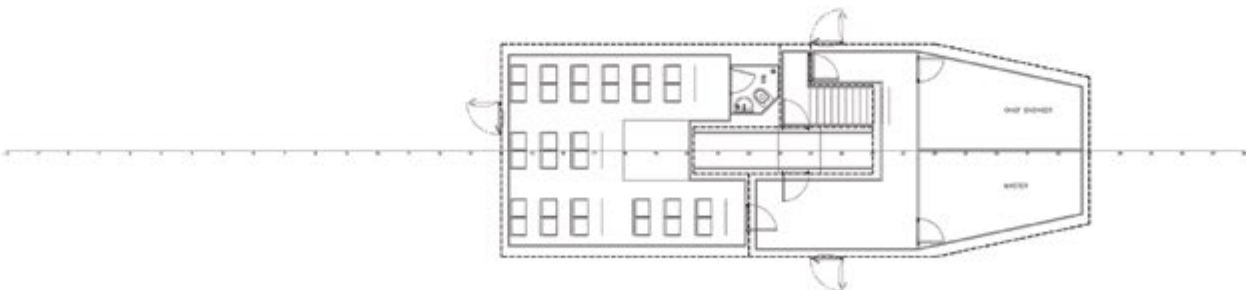

FAST CREW BOAT / 32 M

Basic Specification

BOGAZICI

TYPE	: FAST CREW BOAT
Capacity	: 30 Passenger + 8 Crew
Designer	: Barbaros Gemi Yaticilik / Turkey
Design	: 32 m Fast Crew Boat
Loa	: 32.00 m
Beam Moulded	: 7.50 m
Design Draft	: 1.50 m
Service Speed	: 20 Knots
Complement	: 38 (30 Passenger + 8 Crew)
Power	: 3 x 515 kW, 1545 kW Total
Propulsion	: FP Fixed Pitch Propellers
Services / Capabilities	: Fast coastal services

Specification, Equipment Manufacturers and GA Plan of the vessel could be tailored fully as per Buyers' requirements.

FAST CREW BOAT / 32 M

Basic Specification

Specification, Equipment Manufacturers and GA Plan of the vessel could be tailored fully as per Buyers' requirements.