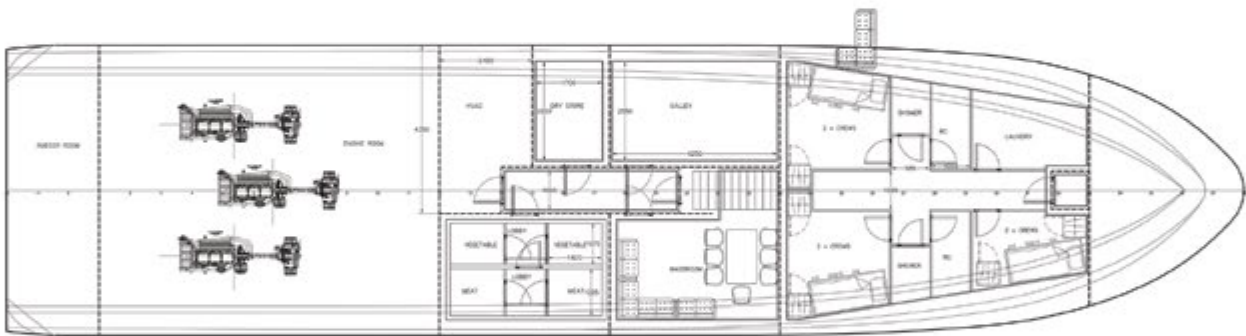

FAST CREW BOAT / 32 M

Basic Specification

BOGAZICI

TYPE	: FAST CREW BOAT
Capacity	: 30 Passenger + 8 Crew
Designer	: Barbaros Gemi Yaticilik / Turkey
Design	: 32 m Fast Crew Boat
Loa	: 32.00 m
Beam Moulded	: 7.50 m
Design Draft	: 1.50 m
Service Speed	: 20 Knots
Complement	: 38 (30 Passenger + 8 Crew)
Power	: 3 x 515 kW, 1545 kW Total
Propulsion	: FP Fixed Pitch Propellers
Services / Capabilities	: Fast coastal services

Specification, Equipment Manufacturers and GA Plan of the vessel could be tailored fully as per Buyers' requirements.

FAST CREW BOAT / 32 M

Basic Specification

Specification, Equipment Manufacturers and GA Plan of the vessel could be tailored fully as per Buyers' requirements.