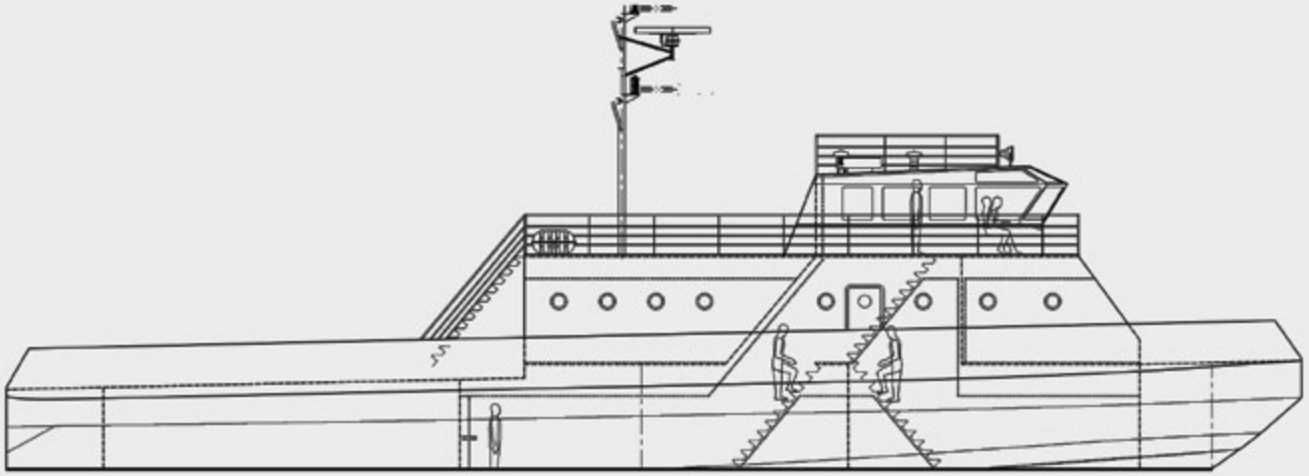

FAST CREW BOAT / 32 M

Basic Specification

BOGAZICI

TYPE	: FAST CREW BOAT
Capacity	: 30 Passenger + 8 Crew
Designer	: Barbaros Gemi Yaticilik / Turkey
Design	: 32 m Fast Crew Boat
Loa	: 32.00 m
Beam Moulded	: 7.50 m
Design Draft	: 1.50 m
Service Speed	: 20 Knots
Complement	: 38 (30 Passenger + 8 Crew)
Power	: 3 x 515 kW, 1545 kW Total
Propulsion	: FP Fixed Pitch Propellers
Services / Capabilities	: Fast coastal services

Specification, Equipment Manufacturers and GA Plan of the vessel could be tailored fully as per Buyers' requirements.

FAST CREW BOAT / 32 M

Basic Specification

Specification, Equipment Manufacturers and GA Plan of the vessel could be tailored fully as per Buyers' requirements.